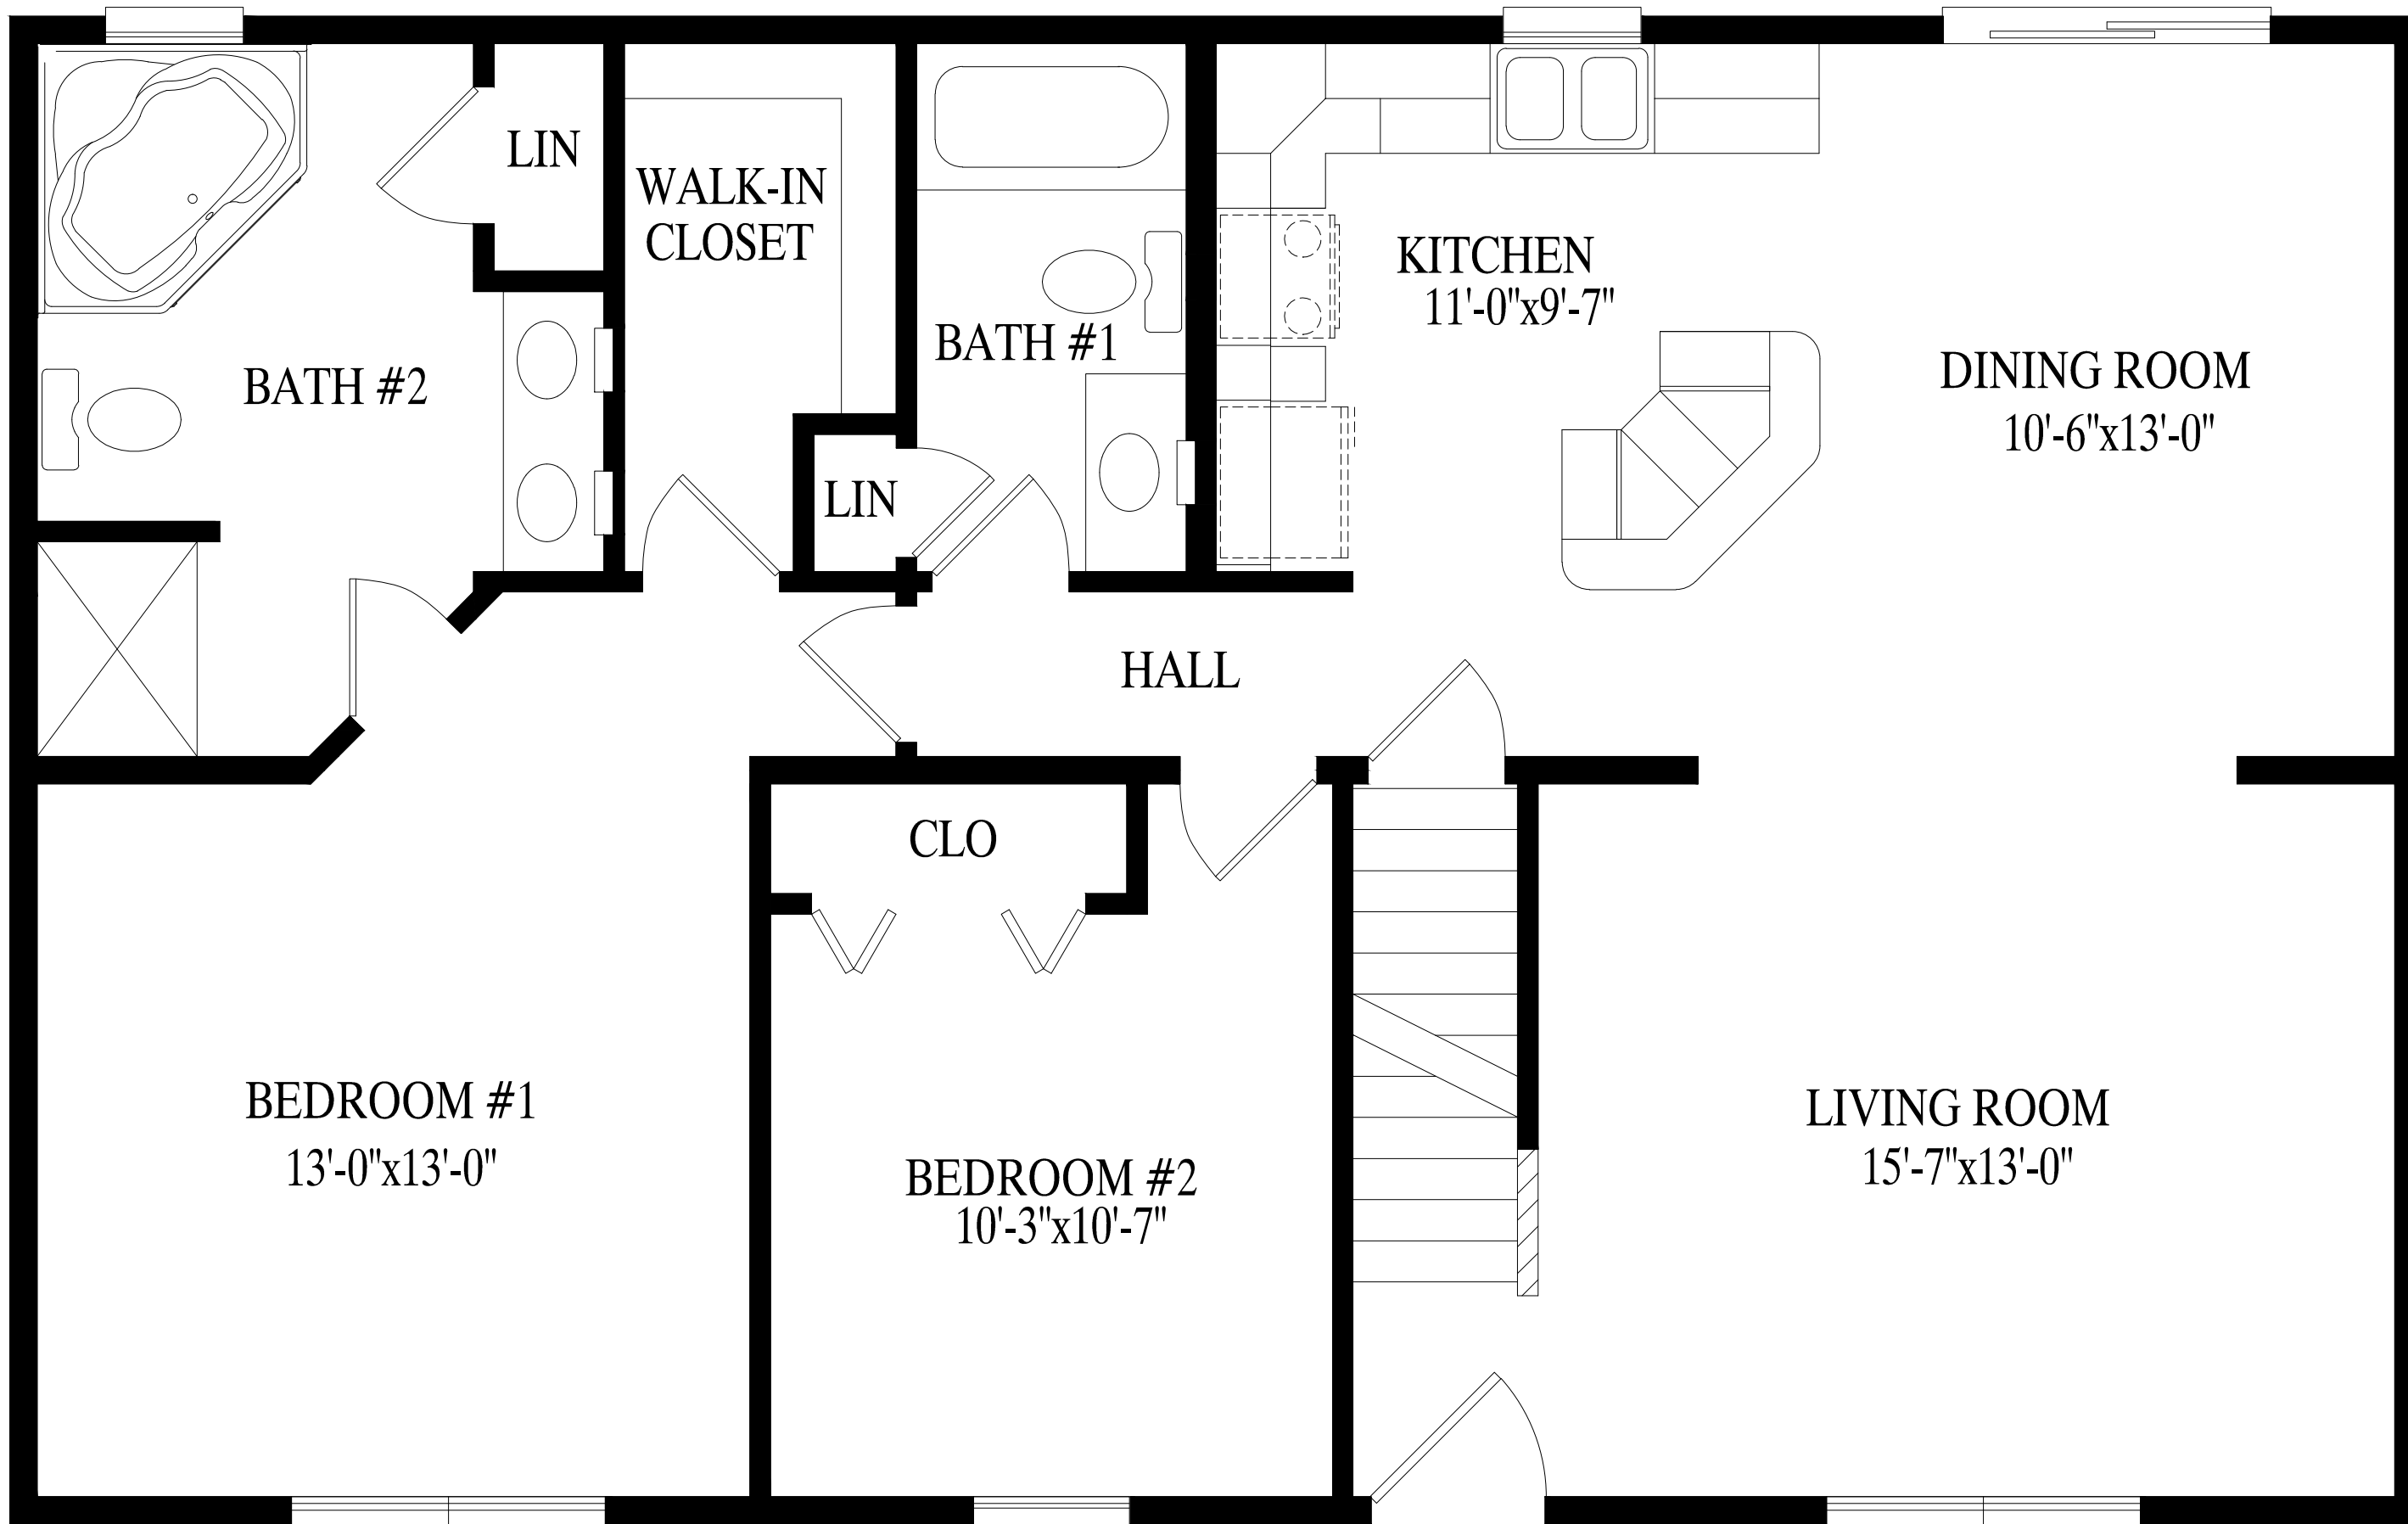

"The Chatham"

OPTIONAL
PORCH
7'-3" x 4'-0"

Chatham
27' 6" X 44' Cape
1210 sq. ft. first floor

Proposed 2nd Floor - 770 sq. ft.