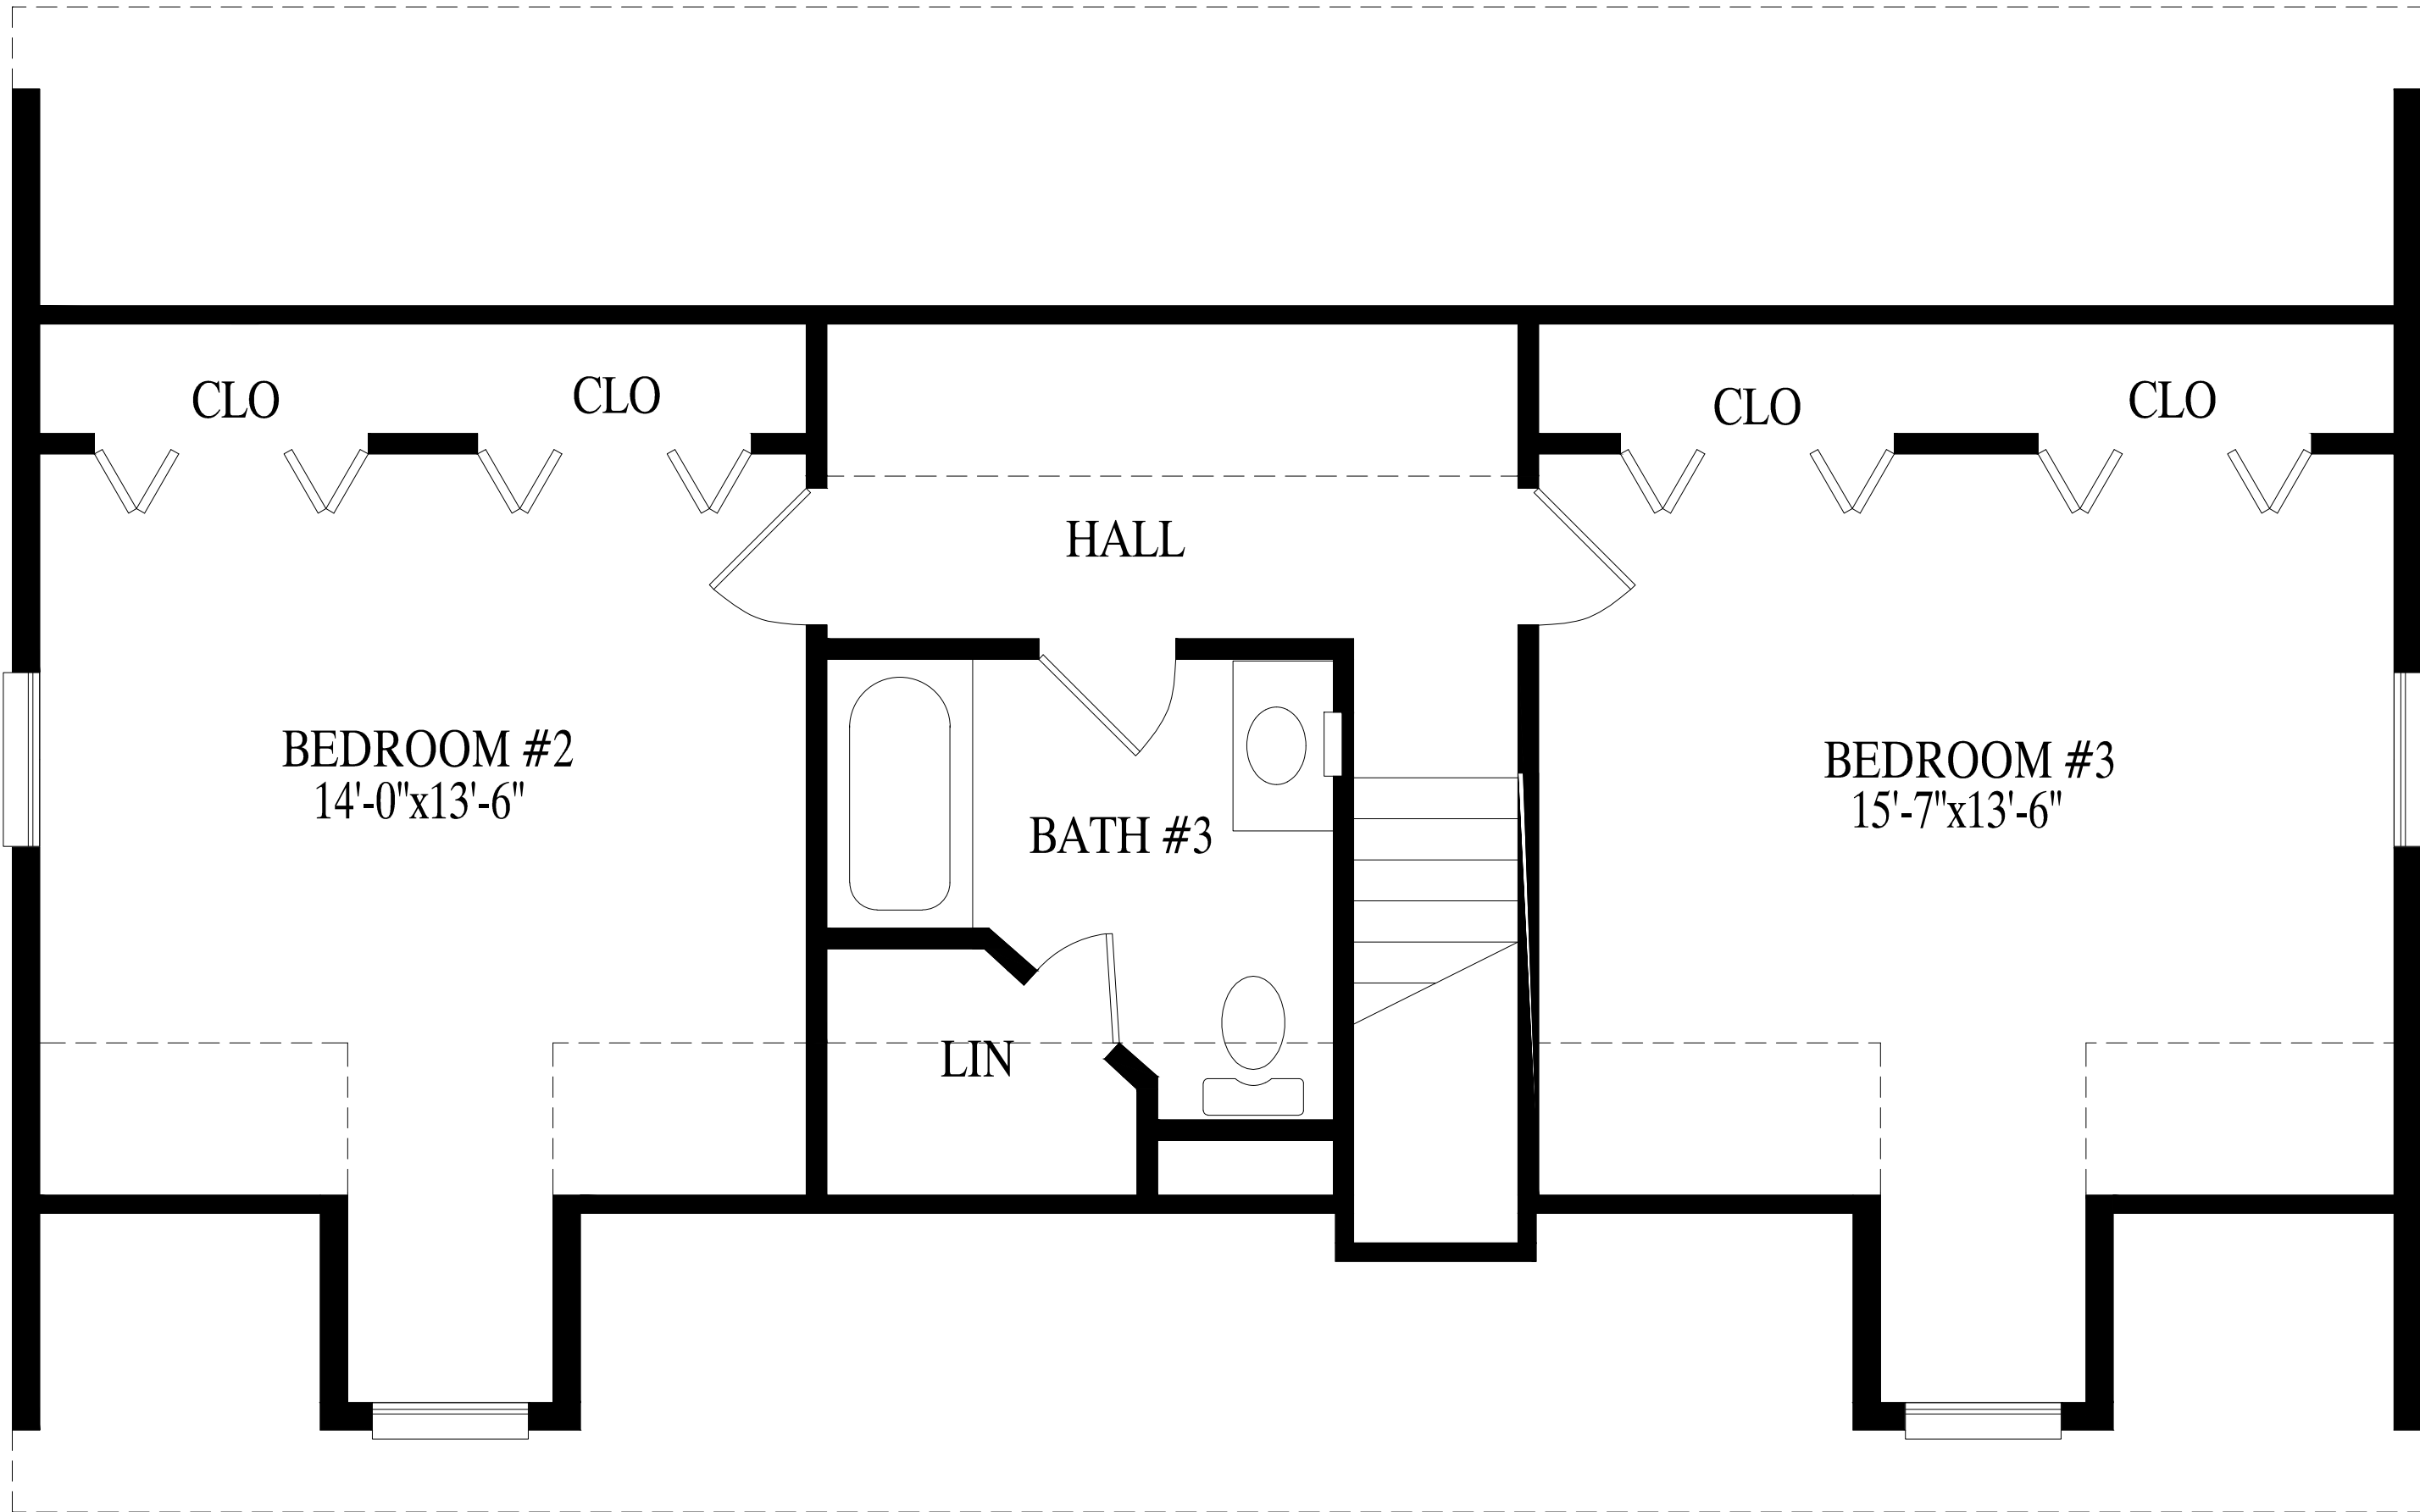

"The Chatham"

OPTIONAL
PORCH
7'-3" x 4'-0"

Chatham
27' 6" X 44' Cape
1210 sq. ft. first floor

Proposed 2nd Floor - 770 sq. ft.