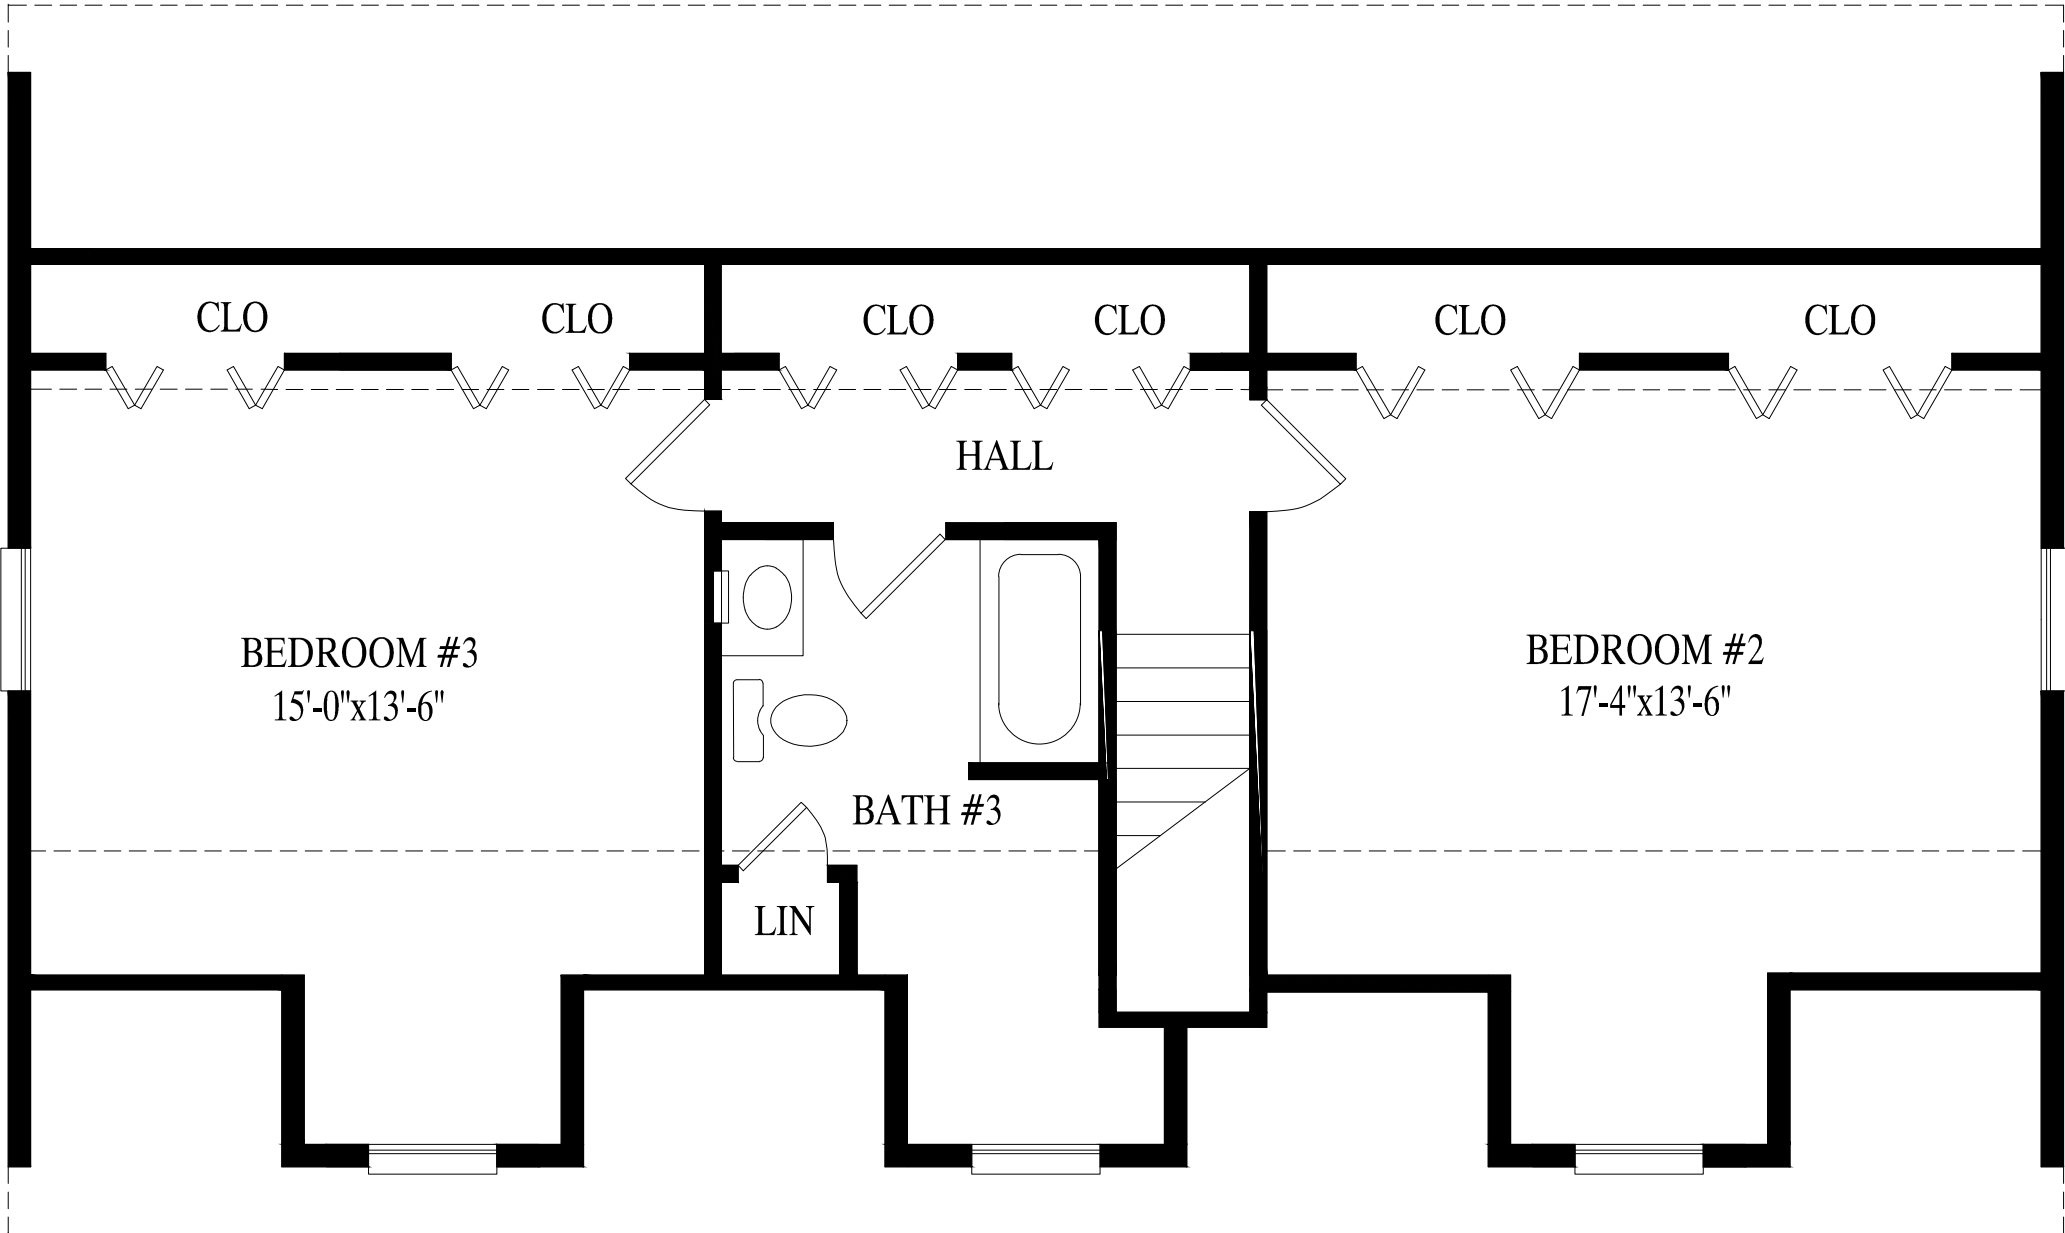

"The Hatteras"

Hatteras
27' 6" X 46' Cape
1265 sq. ft. first floor

Proposed 2nd Floor - 845 sq. ft.