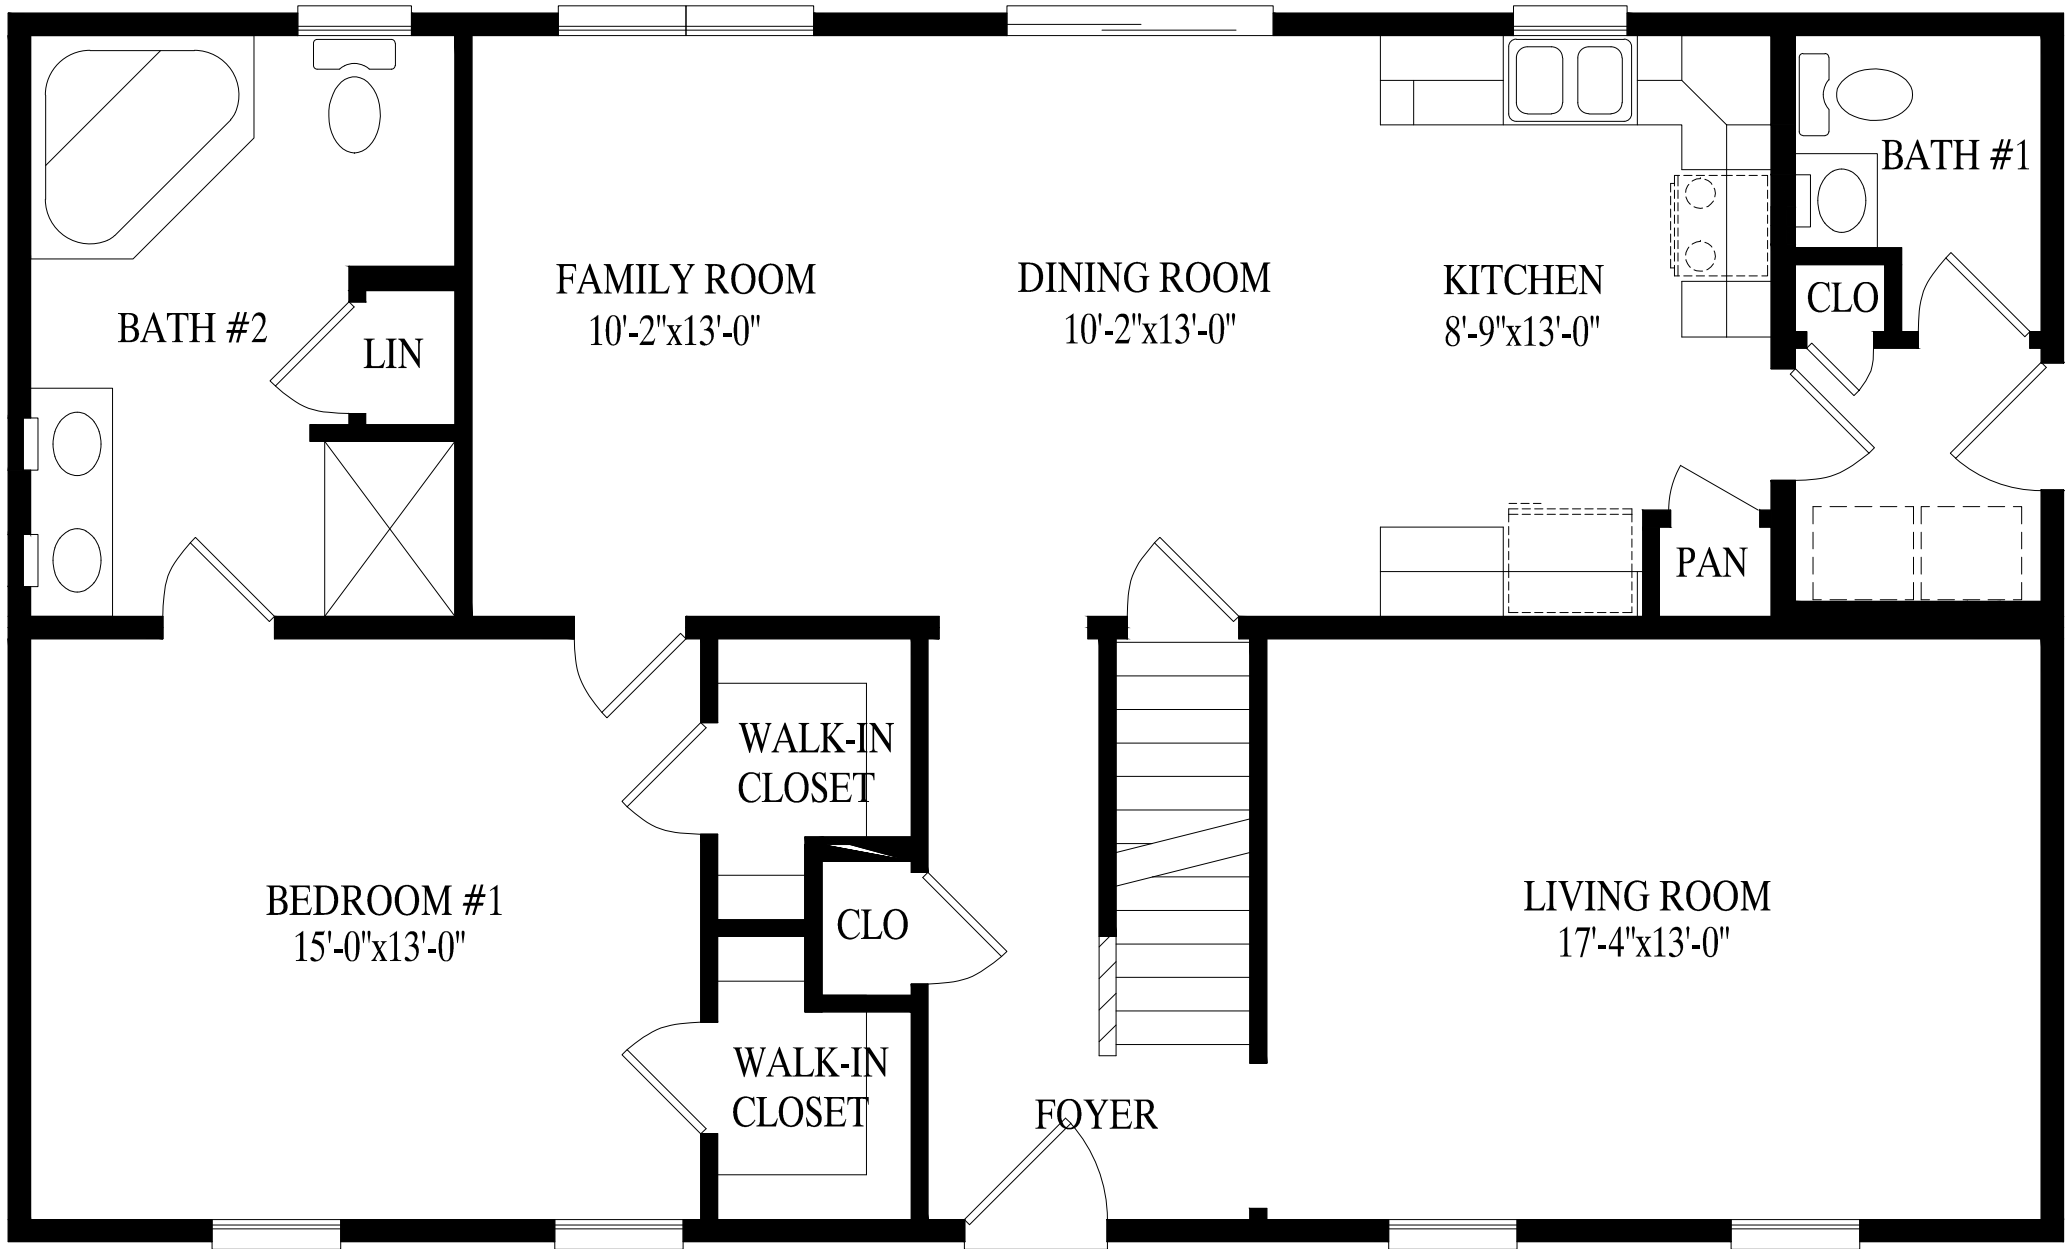

"The Hatteras"

Hatteras
27' 6" X 46' Cape
1265 sq. ft. first floor

Proposed 2nd Floor - 845 sq. ft.