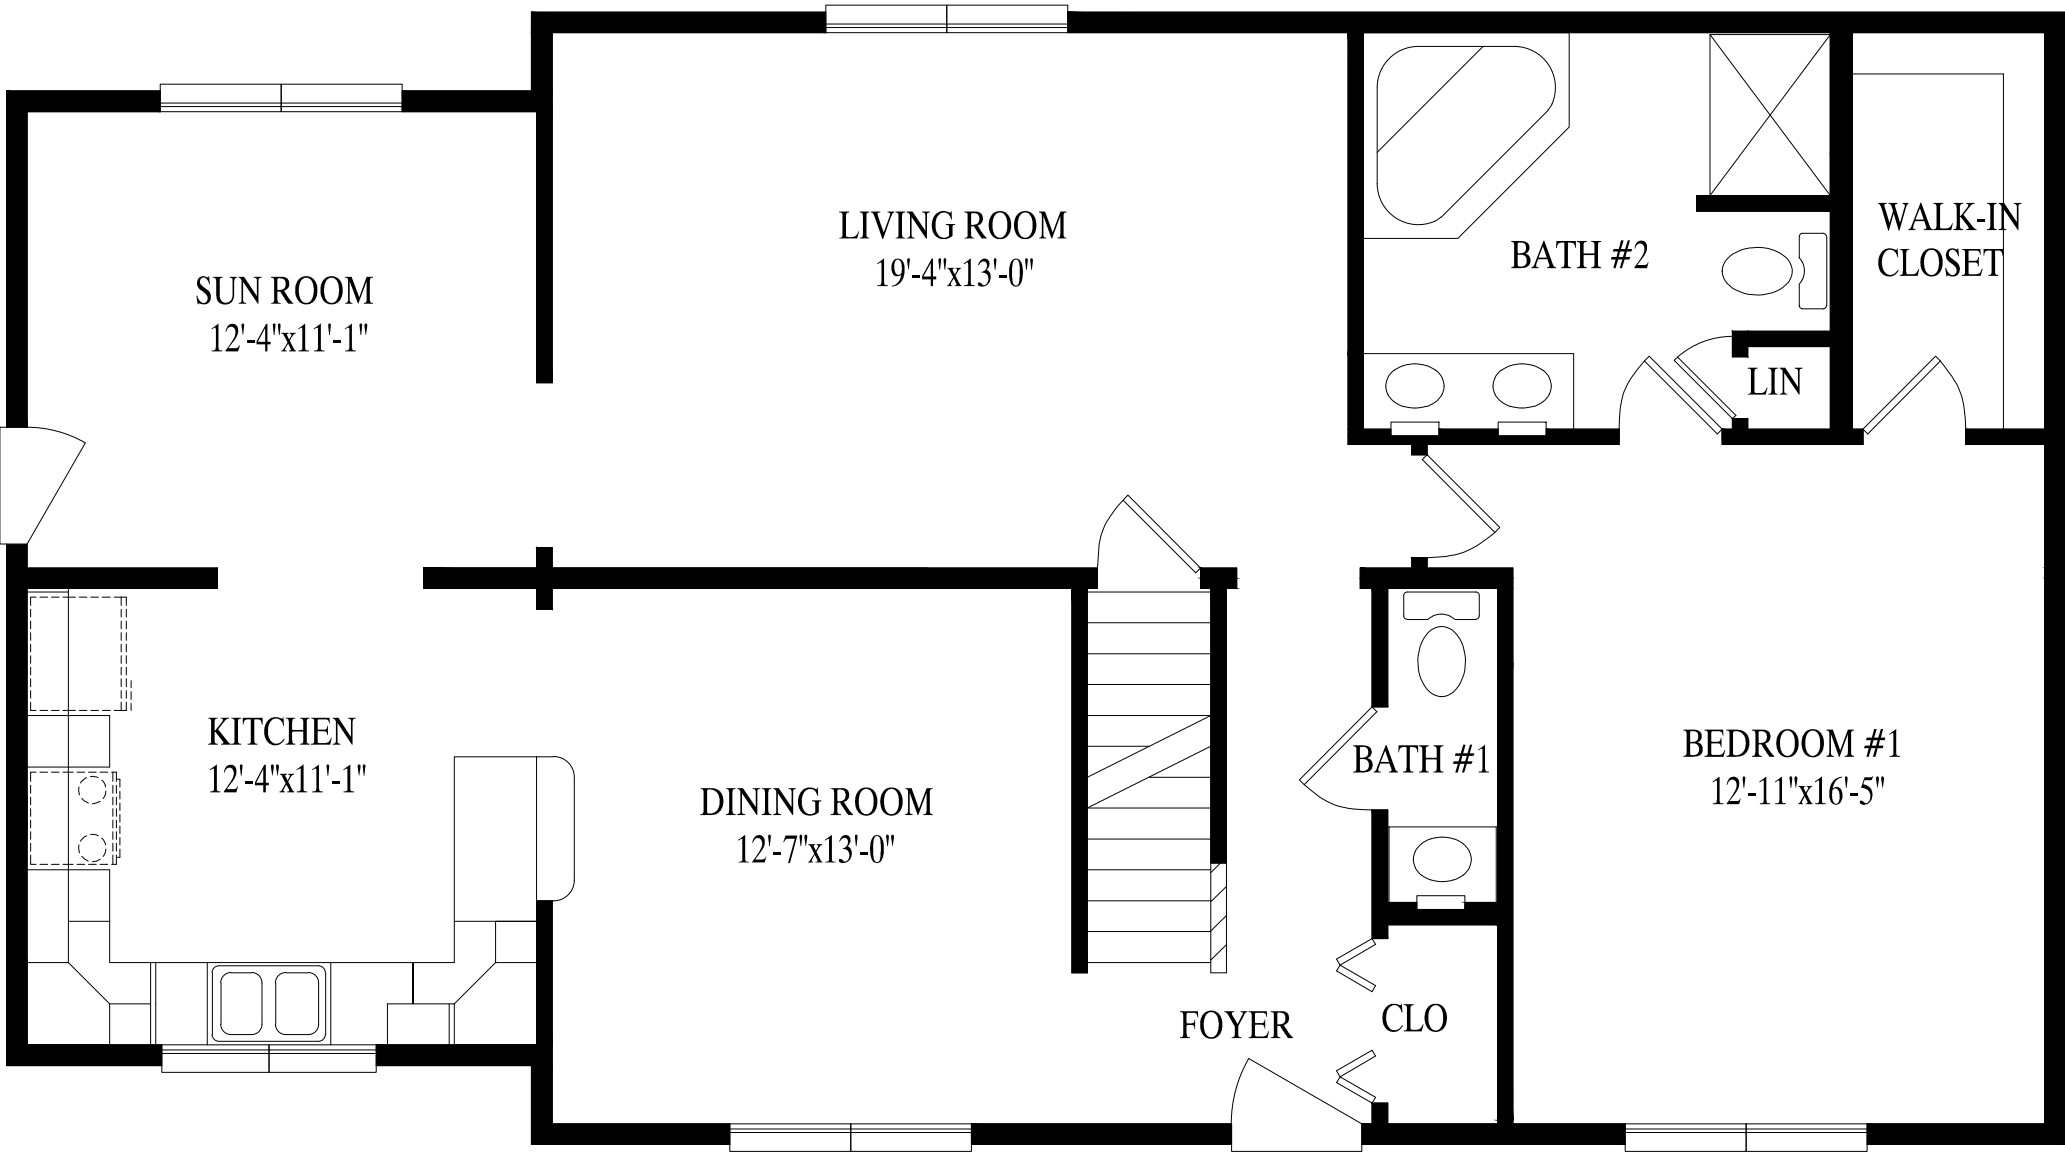

"The Kittery"

Kittery
27' 6" X50' Cape
1326 sq. ft. first floor

Proposed 2nd Floor - 836 sq. ft.