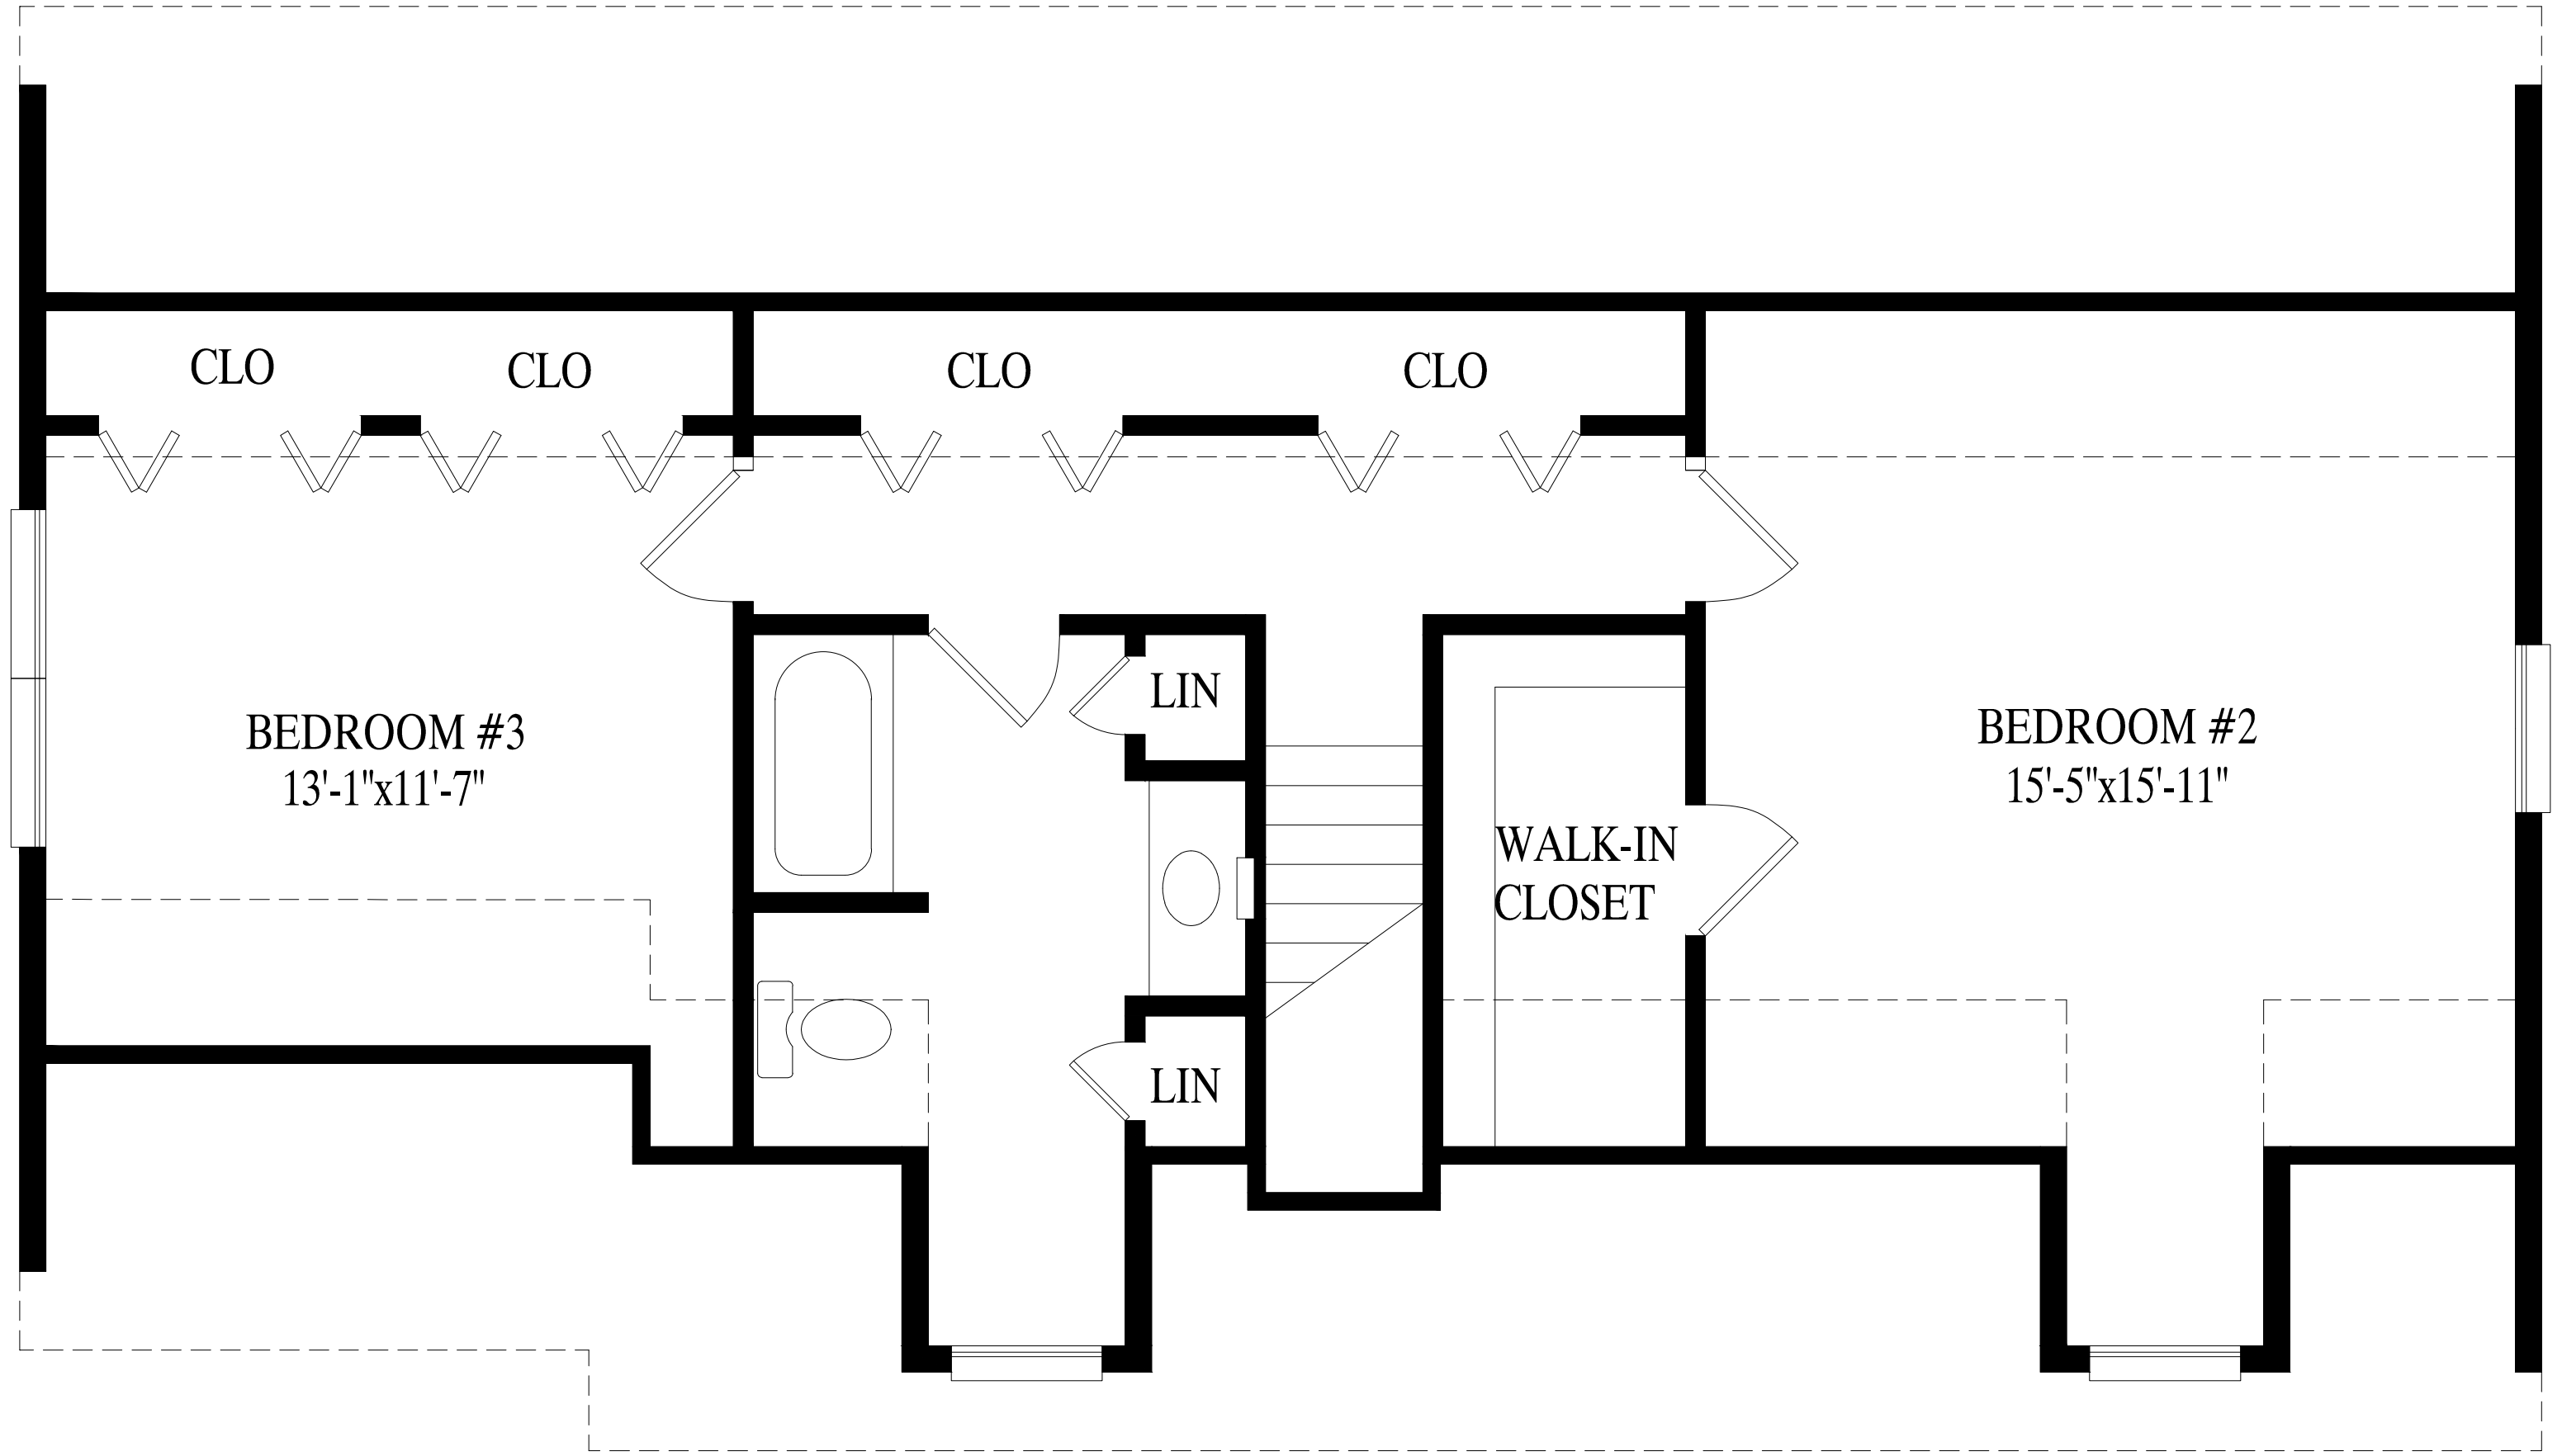

"The Freeport"

Freeport
 27' 6" X 48' Cape
 1297 sq. ft. first floor

BEDROOM #3
13'-1"x11'-7"

BEDROOM #2
15'-5"x15'-11"

WALK-IN
CLOSET

LIN

LIN

CLO

CLO

CLO

CLO

Proposed 2nd Floor - 814 sq. ft.