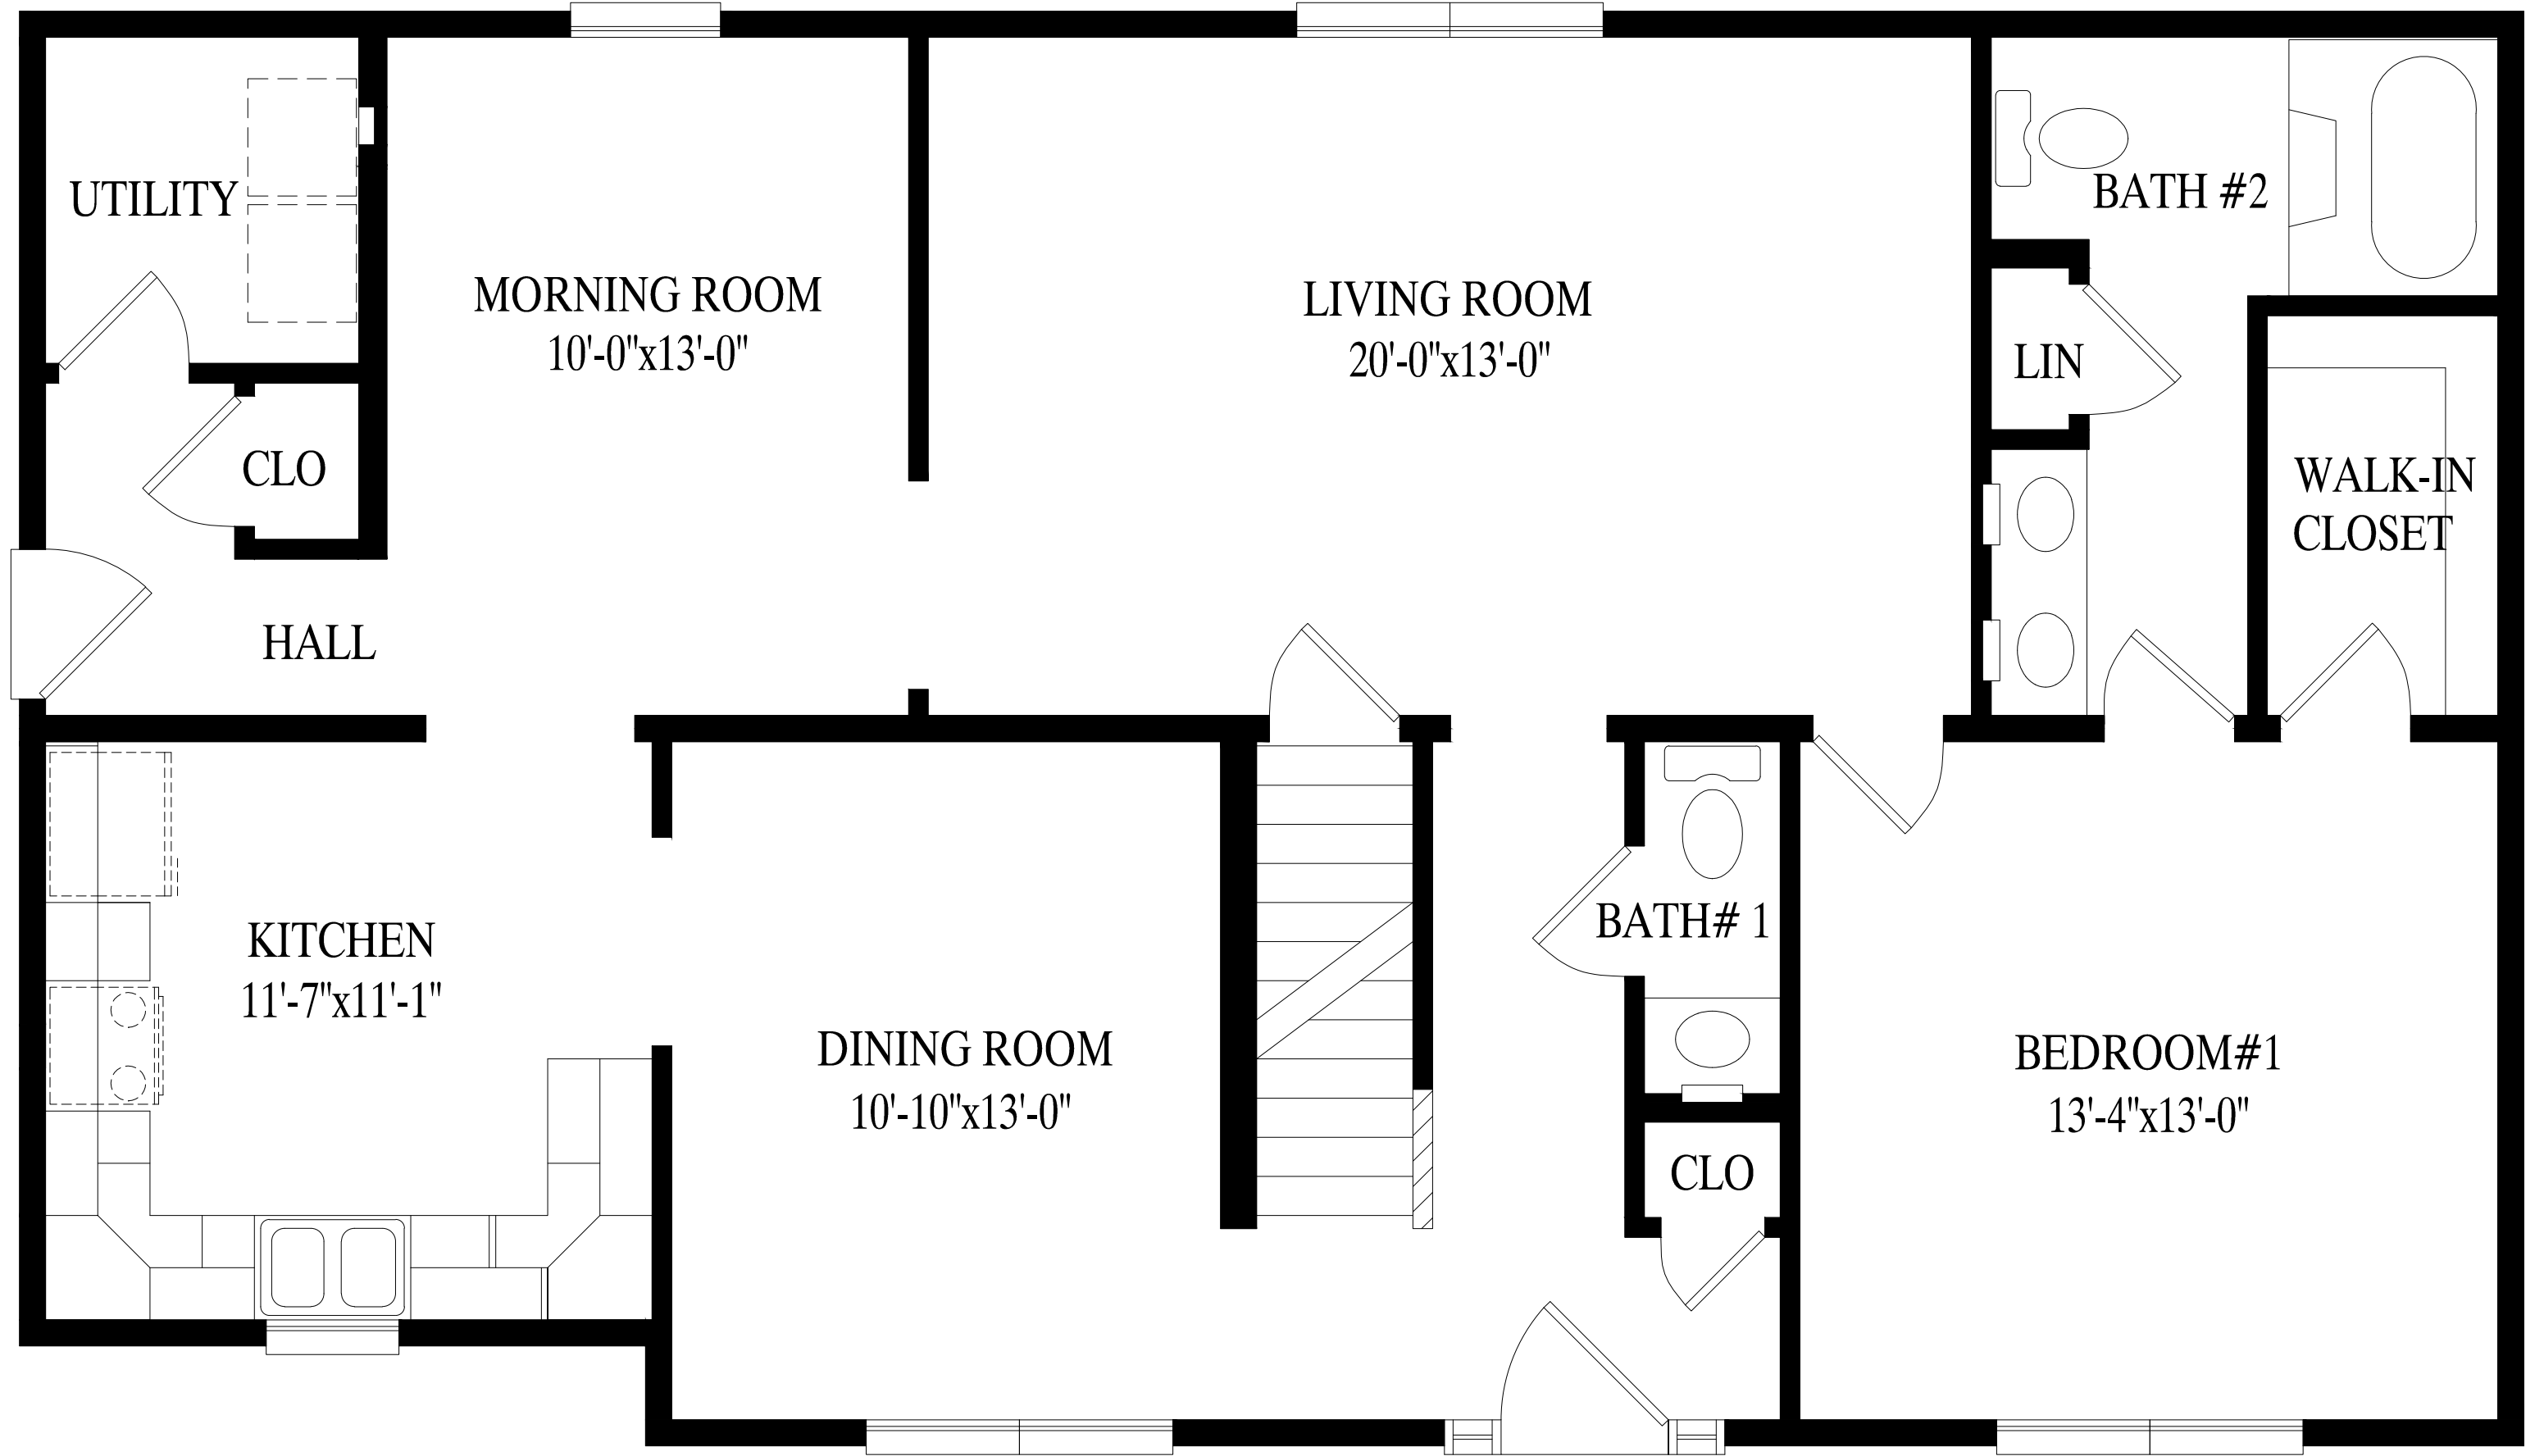

"The Freeport"

Freeport
 27' 6" X 48' Cape
 1297 sq. ft. first floor

BEDROOM #3
13'-1"x11'-7"

BEDROOM #2
15'-5"x15'-11"

WALK-IN
CLOSET

LIN

LIN

CLO

CLO

CLO

CLO

Proposed 2nd Floor - 814 sq. ft.